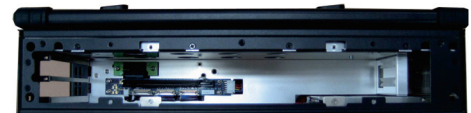

Specification

Model No	ARL998
Construction	Rugged Aluminum Construction
CPU	Intel Core i5-9500E, 3.00GHz Processors Option: Intel Core i7-9700E, 2.60GHz Processors
Chipset	Intel® 9th/8th Gen. Core CPU with Intel Q370 PCH
Slot	2x PCIe (x8) expansion slots Option: 2PCI expansion slots Option: 1x PCIe (x16) expansion slot
Display	17.3", 1920x 1080 resolution LCD display
Memory	16GB DDR4 RAM
HDD	1x SSD 240G, support 1x 2.5" removable
Graphics	Intel UHD Graphics P630
Audio	Intel® Q370 PCH-H built-in HD audio controller With Realtek ALC888S-VD2-GR
LAN	Intel® I219LM GbE LAN Intel® I210AT / I211AT GbE LAN
Speaker	Built-in amplified 2x 3W speakers
KB/MS	Multi-language industrial keyboard with touchpad
Power Supply	400W, 100~240VAC, Auto switch
Dimension	428.6x 110.8x 367.5 mm (Wx Hx D)
Weight	6.8 kgs
Trolley Case	Padded trolley case with wheels

Features

- All-in-one design rugged portable computer
- Compact Size Lightweight Design
- Built-in 17.3", 1920x 1080 LCD display
- Intel® 9th/8th Gen. Core CPU with Intel Q370 PCH
- 400W Power supply, 100~240 VAC, Auto Switch
- Intel Core i5-9500E, 3.00GHz Processors
Option: Intel Core i7-9700E, 2.60GHz Processors
- Industrial Keyboard multi-language with touchpad
- 2 PCIe (x8) expansion slots
Option: 2x PCI expansion slots
Option: 1x PCIe (x16) expansion slot
- Built-in 240GB SSD, 1x 2.5" removable SATA
- Dual Gigabit Ethernet, 2x COM Port
- Trolley case to manage portable PC with ease

ARL998-17WUSB

17.3" LCD, 1920x 1080, i5-9500E CPU, 16GB RAM, SSD 240GB, 2PCI, 400W PSU, Trolley case

ARL998-17WUC

17.3" LCD, 1920x 1080, i5-9500E CPU, 16GB RAM, SSD 240GB, 1PCI-E (x16), 400W PSU, Trolley case