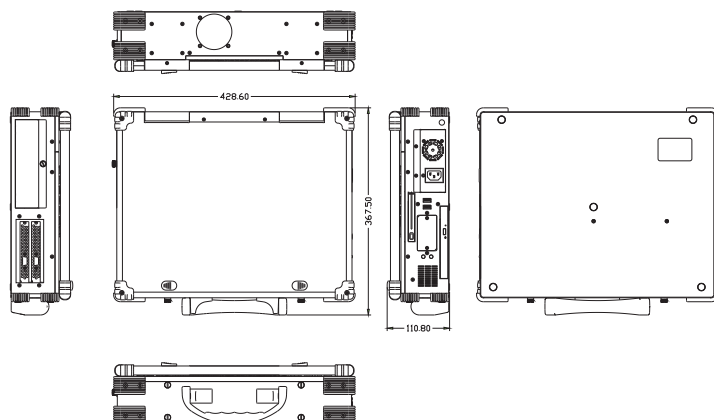

Specification

Model No	ARL998
Construction	Rugged Aluminum Construction
CPU	Intel Core i5-9500E, 3.00GHz Processors Option: Intel Core i7-9700E, 2.60GHz Processors
Chipset	Intel® 9th/8th Gen. Core CPU with Intel Q370 PCH
Slot	2x PCIe (x8) expansion slots Option: 2PCI expansion slots Option: 1x PCIe (x16) expansion slot
Display	17.3", 1920x 1080 resolution LCD display
Memory	16GB DDR4 RAM
HDD	1x SSD 240G, support 1x 2.5" removable
Graphics	Intel UHD Graphics P630
Audio	Intel® Q370 PCH-H built-in HD audio controller With Realtek ALC888S-VD2-GR
LAN	Intel® I219LM GbE LAN Intel® I210AT / I211AT GbE LAN
Speaker	Built-in amplified 2x 3W speakers
KB/MS	Multi-language industrial keyboard with touchpad
Power Supply	400W, 100~240VAC, Auto switch
Dimension	428.6x 110.8x 367.5 mm (Wx Hx D)
Weight	6.8 kgs
Trolley Case	Padded trolley case with wheels

Features

- All-in-one design rugged portable computer
- Compact Size Lightweight Design
- Built-in 17.3", 1920x 1080 LCD display
- Intel® 9th/8th Gen. Core CPU with Intel Q370 PCH
- 400W Power supply, 100~240 VAC, Auto Switch
- Intel Core i5-9500E, 3.00GHz Processors
Option: Intel Core i7-9700E, 2.60GHz Processors
- Industrial Keyboard multi-language with touchpad
- 2 PCIe (x8) expansion slots
Option: 2x PCI expansion slots
Option: 1x PCIe (x16) expansion slot
- Built-in 240GB SSD, 1x 2.5" removable SATA
- Dual Gigabit Ethernet, 2x COM Port
- Trolley case to manage portable PC with ease

2 full size expansion slots

Environmental Factors

	Operating	Non-Operating
Temperature	0°C~50°C	-20°C~60°C
Relative Humidity	10%~90%	10%~95%
Approval	CE, FCC, RoHS	

Ordering Information

ARL998-17WUSA

17.3" LCD, 1920x 1080, i5-9500E CPU, 16GB RAM, SSD 240GB, 2PCI-E (x8), 400W PSU, Trolley case

ARL998-17WUSB

17.3" LCD, 1920x 1080, i5-9500E CPU, 16GB RAM, SSD 240GB, 2PCI, 400W PSU, Trolley case

ARL998-17WUC

17.3" LCD, 1920x 1080, i5-9500E CPU, 16GB RAM, SSD 240GB, 1PCI-E (x16), 400W PSU, Trolley case