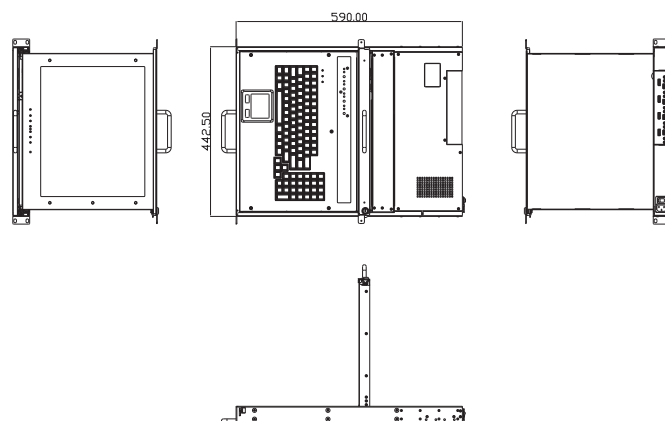

Ordering Information

AMK704-174BUS

1U, dual-rail, 17", LCD KB, 4-port DP KVM, 4x DP/USB/audio cables

AMK704-194BUS

1U, dual-rail, 19", LCD KB, 4-port DP KVM, 4x DP/USB/audio cables

Option:

- 80W, 24~48VDC power supply
- 48VDC power supply
- Sunlight readable (1000 nits)