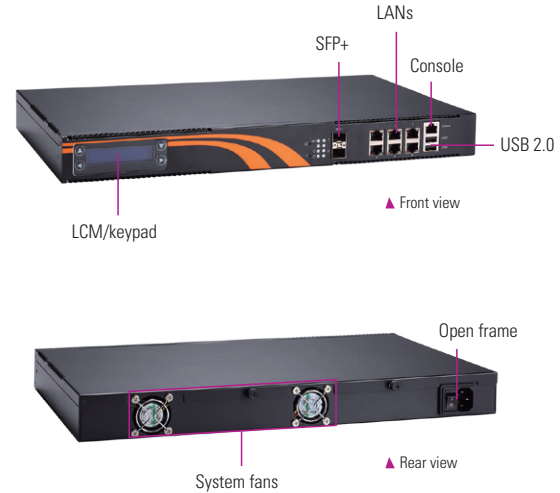

NA362R

1U Rackmount Network Appliance Platform with Intel® Atom® Processor C3558/ C3758 and up to 10 LANs

Features

- Intel® Atom® processor C3558/C3758 (Denverton)
- Four DDR4 R-DIMM/U-DIMM for up to 128GB of memory
- Six 10/100/1000 Mbps Ethernet ports and four 10GbE SFP+ ports
- Supports Intel® QuickAssist Technology
- Supports Intel® Data Plane Development Kit (Intel® DPDK)
- Suitable for VPN, network bandwidth controller, firewall and UTM applications

Specifications

System	
CPU	Intel® Atom® processor C3558/C3758 (Denverton)
Chipset	SoC integrated
Memory	4 x DDR4 R-DIMM/U-DIMM, not allowed mixing, up to 128GB non-buffer non-ECC/ECC memory
BIOS	AMI SPI Flash BIOS
Storage	2 x 2.5" SATA3 HDD 1 x mSATA
Network Interface	6 x 10/100/1000 Mbps Ethernet (Intel® i210) 2 x 10GbE SFP+ (C3558)/4 x 10GbE SFP+ (C3758)
I/O	1 x RS-232 (RJ-type) 2 x USB 2.0 6 x RJ-45 + 2 x SFP+ (C3558); 4 x SFP+ (C3758)
Other Features	LAN Bypass function through latch relay (one pair)
Expansion Interface	N/A
Watchdog Timer	255 stepping for system reset 8 stepping for LAN Bypass
Power Supply	120W open frame
OS Compatibility	Yocto, Linux

Mechanical/ Environmental

Form Factor	1U rackmount
LED	Power, HDD, GPIO programmable, LAN Bypass, Link/Act with transfer rate
Operating Temperature	0°C to +45°C (+32°F to +113°F)
Humidity	10% to 95% RH, non-condensing
Chassis Material	Steel
Dimensions	44 mm (1.73") (H) x 430 mm (16.93") (W) x 251 mm (9.88") (D)
Weight (net/gross)	3.5 kg (7 lb)/4.5 kg (9 lb)
Certifications	FCC class A/CE class A