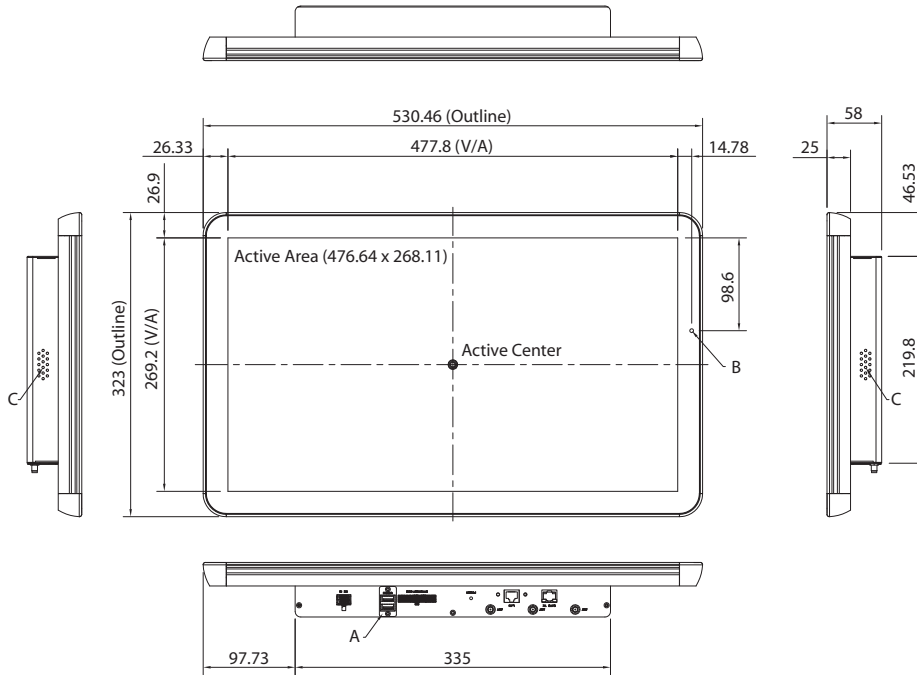

Dimension Drawing

Operating System

- Win7/WES7/Win8/WE8S/Win10/Linux

Mechanical

- Color: Pantone Black C
- Enclosure: Aluminum and Iron
- Mounting: support VESA75/100/200mm
- Ingress protection: Front bezel IP54
- Dimension: 530.46mm x 323mm x 58mm
- Weight: 7kg

Ordering Information

- ♦ **TPPC 2210T (P/N: 10ID0221000X0)**
  With Video over Ethernet extender
- ♦ **TPPC 2210 (P/N: 10ID0221001X0)**
  W/o Video over Ethernet extender