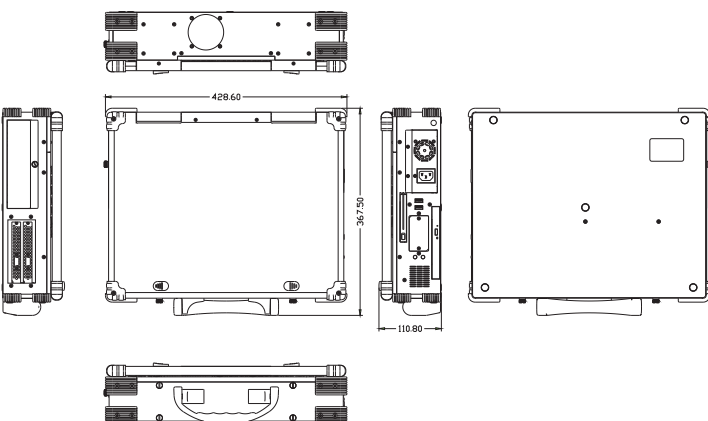

Ordering Information

ARL992-17WUSA

17.3" LCD, 1920x 1080, i5-7440EQ CPU, 2x 8G RAM, SSD 240GB, 2PCI-E (x16, x1), DVD-RW, 400W PSU, Trolley case

ARL992-17WUSB

17.3" LCD, 1920x 1080, i5-7440EQ CPU, 2x 8G RAM, SSD 240GB, 2PCI, DVD-RW, 400W PSU, Trolley case

ARL992-17WUC

17.3" LCD, 1920x 1080, i5-7440EQ CPU, 2x 8G RAM, SSD 240GB, 1PCI-E (x16), DVD-RW, 400W PSU, Trolley case

Option:

- Intel core i7-7820EQ, 3.00Ghz
- Touch screen
- Sunlight readable (High brightness)