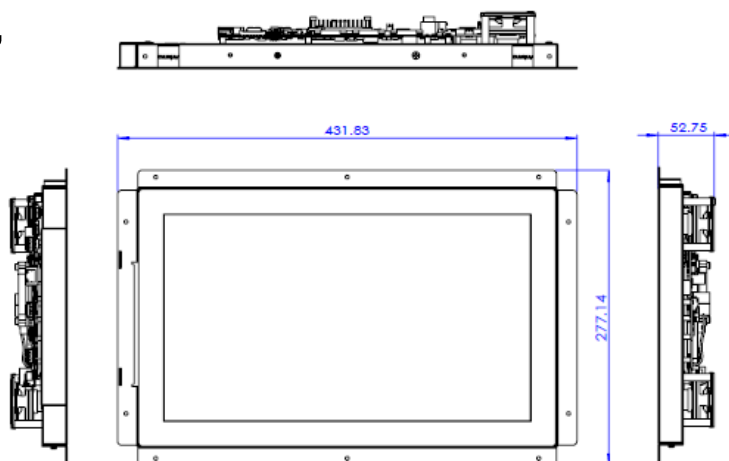

## Features

- 15.6"/ 18.5" WXGA Display with P-cap multi-touch screen
- Open frame dedicated for Fitness cardio console design
- Supports WiFi 802.11 b/g/n + BT4.0 for quick data access
- Supports HDMI and Audio outputs
- Fanless design

## Specifications

		DMS-SA16 -15.6"	DMS-SA16 -18.5"
Computing System	CPU	Intel®Celeron®Processor N2930	
	Memory	DDR3L 1333Mhz, up to 8GB	
Display	Screen Size	15.6" LED backlight(1366x768)	18.5" LED backlight (1366x768)
	Brightness	300 cd/m2	300 cd/m2
	Contrast Ratio	500:1	1000:1
	Touch Type	Projective capacitive touch screen	
Storage	mSATA interface, up to 128GB		
I/O Connectors	Rear I/O	1x USB 3.0, 4x USB 2.0, 1x HDMI (output), 1x Speaker out/ Line out, 1x RJ45	
	Onboard	2x mini PCIe (1x full size, 1x half size) 2x GPIO, 2x UART, 1x C-safe, 1x I <sup>2</sup> C	
Communications	Wi-Fi	802.11 b/g/n	
	Bluetooth	Bluetooth v4.0	
Power	AC Adaptor	100-240V 84W 12V/7A W/PFC	
	Battery Input Connector	1 (P4 power connector)	
Environment	Temperature	Operating: 0°C ~ +40°C Storage: -20°C ~ +60°C	
	Humidity	Operating: 10% ~ 95% @ 40°C non-condensing, Storage: 10% ~ 95% @ 40°C non-condensing	
Physical Characteristics	Dimensions (W x H x D)	432 x 227 x 53mm	488 x 319 x 53mm
	Weight	5.2kg	5.6kg
Operating System	Windows®8.1 Android 4.4		

## Dimensions

Unit: mm (inch)

15.6"

18.5"