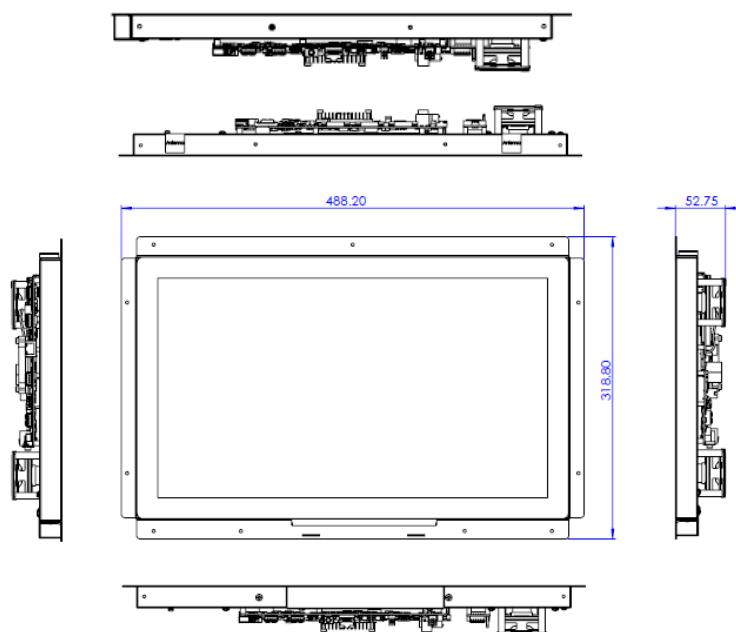

## Specifications

		DMS-SA16 -15.6"	DMS-SA16 -18.5"
Computing System	CPU	Intel®Celeron®Processor N2930	
	Memory	DDR3L 1333Mhz, up to 8GB	
Display	Screen Size	15.6" LED backlight(1366x768)	18.5" LED backlight (1366x768)
	Brightness	300 cd/m2	300 cd/m2
	Contrast Ratio	500:1	1000:1
	Touch Type	Projective capacitive touch screen	
Storage	mSATA interface, up to 128GB		
I/O Connectors	Rear I/O	1x USB 3.0, 4x USB 2.0, 1x HDMI (output), 1x Speaker out/ Line out, 1x RJ45	
	Onboard	2x mini PCIe (1x full size, 1x half size) 2x GPIO, 2x UART, 1x C-safe, 1x I <sup>2</sup> C	
Communications	Wi-Fi	802.11 b/g/n	
	Bluetooth	Bluetooth v4.0	
Power	AC Adaptor	100-240V 84W 12V/7A W/PFC	
	Battery Input Connector	1 (P4 power connector)	
Environment	Temperature	Operating: 0°C ~ +40°C Storage: -20°C ~ +60°C	
	Humidity	Operating: 10% ~ 95% @ 40°C non-condensing, Storage: 10% ~ 95% @ 40°C non-condensing	
Physical Characteristics	Dimensions (W x H x D)	432 x 227 x 53mm	488 x 319 x 53mm
	Weight	5.2kg	5.6kg
Operating System	Windows®8.1 Android 4.4		

## Dimensions

Unit: mm (inch)

15.6"

18.5"

## Ordering Information

Part Number	Description	Memory	eMMC
DMS-SA16-00A1E	15.6" WXGA Open frame touch PC	2GB	16GB
DMS-SA16-00A2E	18.5" WXGA Open frame touch PC	2GB	16GB