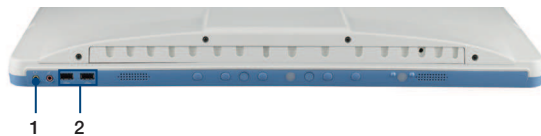

PDC-WP240

24" Medical-Grade LCD Monitor

Features

- Wide 24" screen with Full HD 1920 x 1080 resolution
- Professional 2.3-megapixel color LCD monitor
- Pre-set DICOM, switchable to Gamma 2.2
- Supports USB hub function and AC power input
- Medical-grade device with IP54 rating
- PCAP touchscreen (optional)

Dimensions

Unit: mm

Order Information

Part Number	Touch Panel	Adapter & Cable
PDC-WP240-A10-ATE	Yes	AC cable
PDC-WP240-A10-AGE	No	AC cable

Accessories

Part Number	Description
PDC-W215-STAND-H3E	PDC-W215 STAND_H3-741L type_6~12kg Black
1700001524	Power Cable(USA) 1.8M
170203183C-01	Power Cable (Europe) 1.8M
170203180A-01	Power Cable (UK) 1.8M

I/O Ports

Front

- (1) Audio Out
- (2) 2 USB 2.0

Front Function Keys

- (1) Power
- (2) Menu
- (3) Enter
- (4) Touchscreen Status Control
- (5) Color Mode
- (6) Down/Up

Rear

- (1) P-cap USB (Type B)
- (2) DP port
- (3) HDMI input port
- (4) DVI port
- (5) VGA port
- (6) Power AC-in