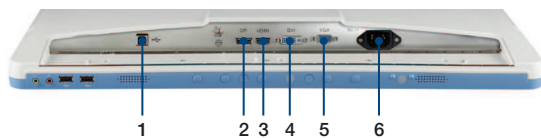

PDC-WP240

24" Medical-Grade LCD Monitor

Features

- Wide 24" screen with Full HD 1920 x 1080 resolution
- Professional 2.3-megapixel color LCD monitor
- Pre-set DICOM, switchable to Gamma 2.2
- Supports USB hub function and AC power input
- Medical-grade device with IP54 rating
- PCAP touchscreen (optional)

I/O Ports

Front

- (1) Audio Out
- (2) 2 USB 2.0

Front Function Keys

- (1) Power
- (2) Menu
- (3) Enter
- (4) Touchscreen Status Control
- (5) Color Mode
- (6) Down/Up

Rear

- (1) P-cap USB (Type B)
- (2) DP port
- (3) HDMI input port
- (4) DVI port
- (5) VGA port
- (6) Power AC-in