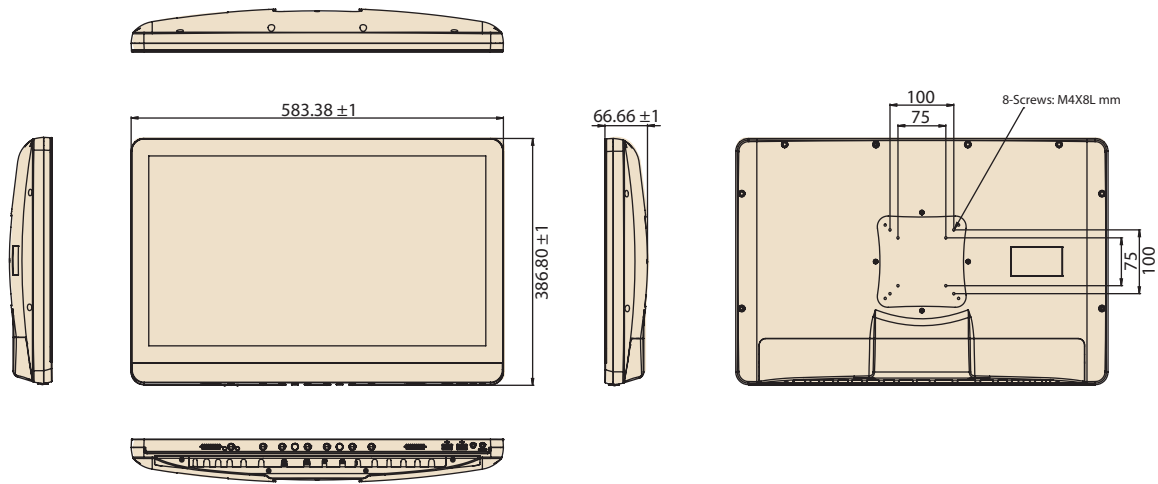

PDC-WP240

24" Medical-Grade LCD Monitor

Features

- Wide 24" screen with Full HD 1920 x 1080 resolution
- Professional 2.3-megapixel color LCD monitor
- Pre-set DICOM, switchable to Gamma 2.2
- Supports USB hub function and AC power input
- Medical-grade device with IP54 rating
- PCAP touchscreen (optional)

Specifications

Display	Display Type	23.8" wide TFT color LCD (16:9)
	Type	IPS
	Max. Resolution	1920 x 1080
	Max. Colors	16.7 M colors (6-bits+A-FRC)
	Pixel Pitch (mm)	0.2745 x 0.2745
	Contrast Ratio	1000:1 (Typ.)
	Luminance	250 cd/m ² (Typ.)
	Viewing Angle (H/V)	178/178°
	Response Time	25ms (Typ., on/off)
	Backlight	LED
LCD MTBF	30,000 Hours	
I/O Ports	HDMI	1
	DP	1
	DVI	1
	VGA	1
	P-cap USB (Type B)	1 (Upstream port)
	USB	USB 2.0 x 2 (Downstream Port)
	Audio out	1
	Speaker	Left/ Right
Optional Functions	DICOM	Compatible to DICOM Part 14
Optional Touch Screen	Type	Full-Flat Projected Capacitive 10-points (AR)
	Light transmission	90%
	Controller	USB interface
	Durability	>100 million touches
Power Supply		Internal ATX power supply
	Input voltage	100 ~ 240 V _{AC} , 1.3/0.7A max. @ 50-60Hz universal
Power Consumption		30 W
Environment	Temperature	0 ~ 40° C (Operating)
	Humidity	10 ~ 95% @ 40° C (non-condensing)
	Vibration /Shock Resistance	5 ~ 500 Hz, 1G acceleration / 30G half sine, 11 ms duration
	Water/dust Resistance	IP54 for whole system
Physical Characteristics	Dimensions (W x H x D)	583 x 386 x 66 mm (22.95" x 15.19" x 2.60")
	Weight	7.5 kg
	Mounting	VESA 100 x 100 mm/ 75 x 75 mm

Dimensions

Unit: mm

Order Information

Part Number	Touch Panel	Adapter & Cable
PDC-WP240-A10-ATE	Yes	AC cable
PDC-WP240-A10-AGE	No	AC cable

Accessories

Part Number	Description
PDC-W215-STAND-H3E	PDC-W215 STAND_H3-741L type_6~12kg Black
1700001524	Power Cable(USA) 1.8M
170203183C-01	Power Cable (Europe) 1.8M
170203180A-01	Power Cable (UK) 1.8M